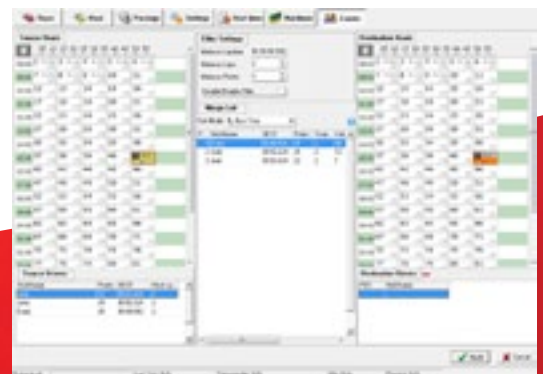

# TIMING SOFTWARE

## Main functionalities

**Arrive & drive**  
**Pay & go**  
**Events**  
**Grand Prix**  
**Live timing on TVs and scoreboards**  
**Live timing on your website** (additional component needed)  
**Race history on Facebook** (additional component needed)  
**Professional printouts**  
**Automatic personalized emails after the race**  
**Backup timing system**

The **SMS-Timing karting timing software** is very flexible. In addition to accurate timing, you can set up different kinds of races. To facilitate its use, it is even possible to correct mistakes manually after, and even during the race. This software is compatible with all known hardware worldwide: transponders, decoders, scoreboards, lights, remote kart control, etc.