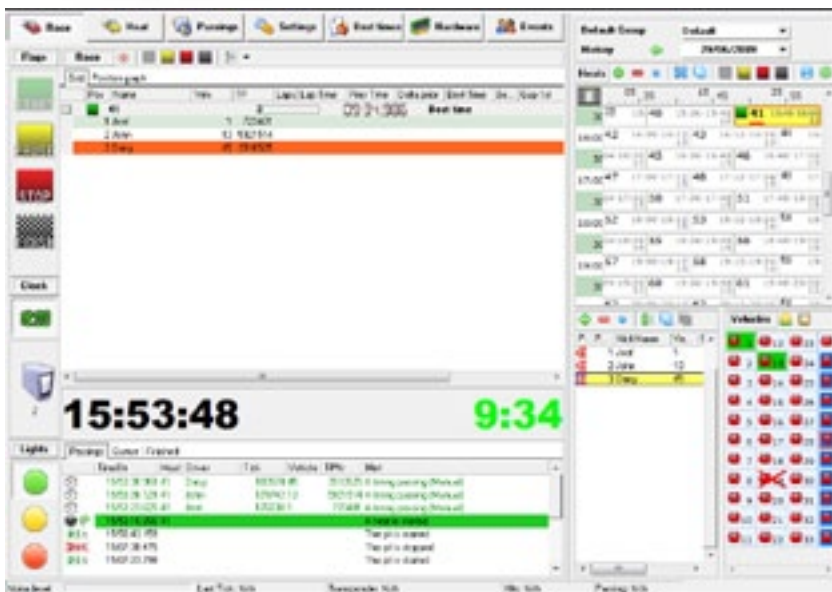

# TIMING SOFTWARE

## Main functionalities

**Arrive & drive**  
**Pay & go**  
**Events**  
**Grand Prix**  
**Live timing on TVs and scoreboards**  
**Live timing on your website** (additional component needed)  
**Race history on Facebook** (additional component needed)  
**Professional printouts**  
**Automatic personalized emails after the race**  
**Backup timing system**

The **SMS-Timing karting timing software** is very flexible. In addition to accurate timing, you can set up different kinds of races. To facilitate its use, it is even possible to correct mistakes manually after, and even during the race. This software is compatible with all known hardware worldwide: transponders, decoders, scoreboards, lights, remote kart control, etc.

## MORE POSSIBILITIES WITH...

- Point of sale to link races with your membership system and sales
- HDTV display for modern live timing
- Virtual garage for your go-kart follow-up
- Office to query driver's race information in your database